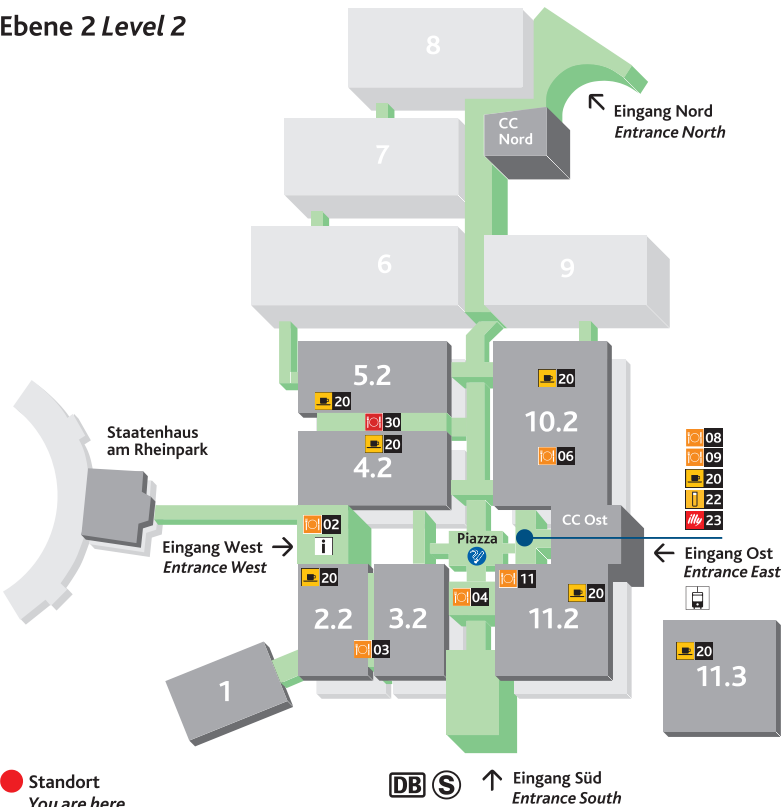

## Ebene 1 Level 1

● Standort  
You are here

## Ebene 2 Level 2

● Standort  
You are here

#### Self Service Restaurants:

- 01 Curie
- 02 Edison
- 03 Einstein
- 04 Galilei
- 05 Lindbergh
- 06 Newton
- 07 Asia Wok
- 08 Pizzabar
- 09 Pastabar
- 10 Sushi & Wine
- 11 Pane e Vino

#### Snack Points:

- 20 Snack Point
- 21 Café Fahrenheit
- 22 Kölschbar
- 23 Café Illy