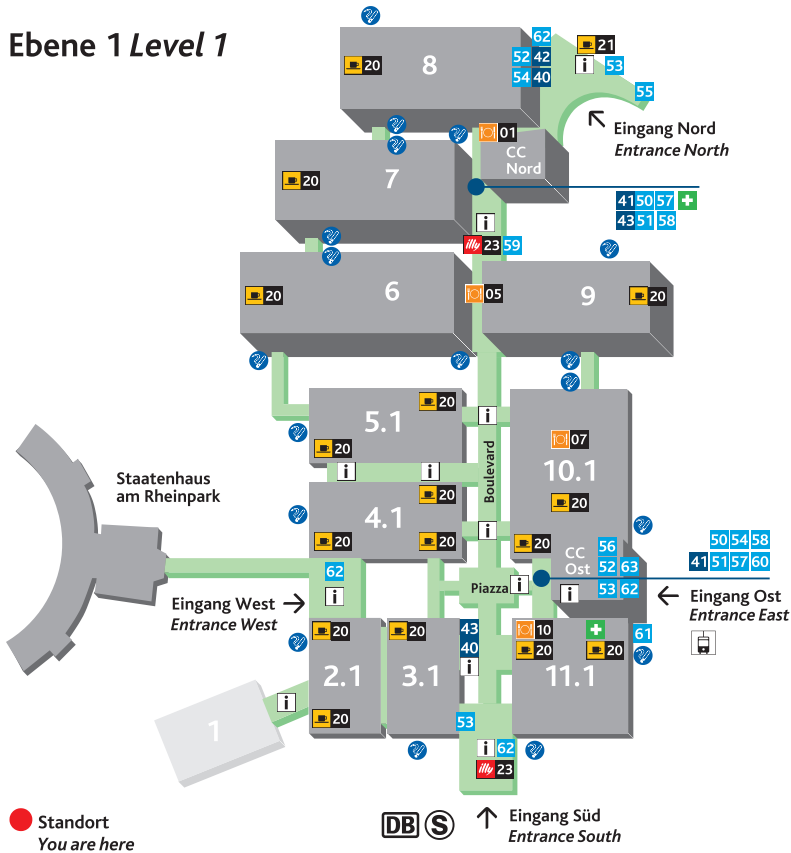

## Ebene 1 Level 1

● Standort  
You are here

## Ebene 2 Level 2

● Standort  
You are here

#### Self Service Restaurants:

- 01 Curie
- 02 Edison
- 03 Einstein
- 04 Galilei
- 05 Lindbergh
- 06 Newton
- 07 Asia Wok
- 08 Pizzabar
- 09 Pastabar
- 10 Sushi & Wine
- 11 Pane e Vino

#### Snack Points:

- 20 Snack Point
- 21 Café Fahrenheit
- 22 Kölschbar
- 23 Café Illy